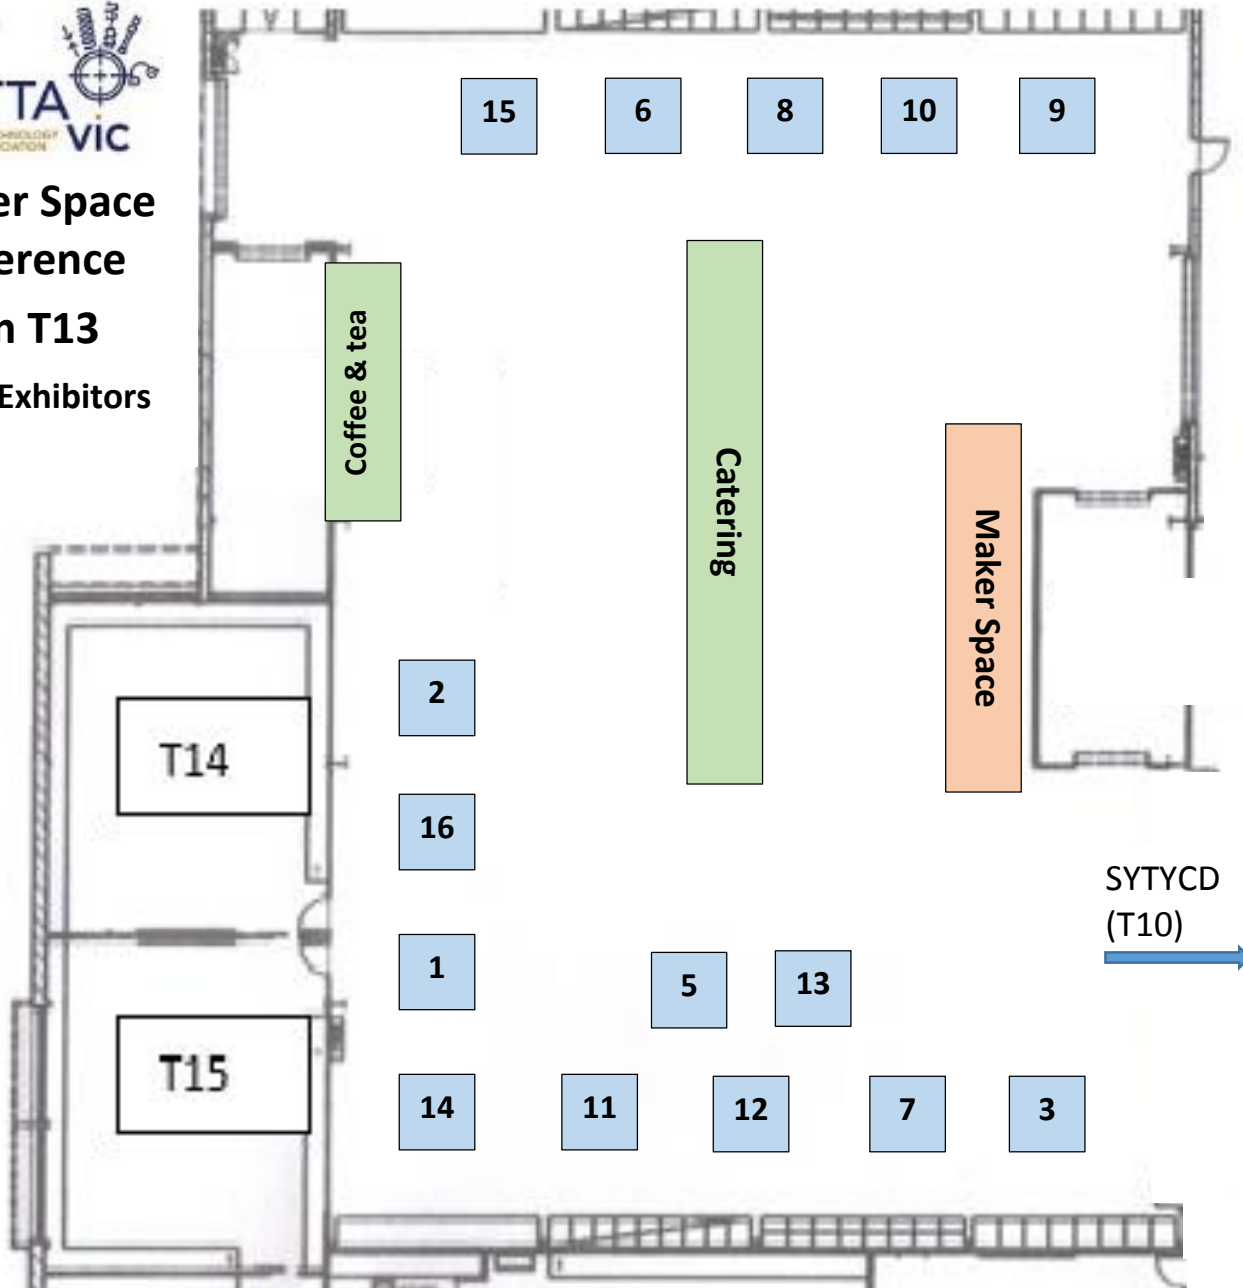

T: 1800 852 211

E: jerry@toolsforschools.com.au

W: toolsforschools.com.au

Maker Space Conference

Room T13

Trade Exhibitors

1. Alflex CNC
2. Autodesk
3. Bernina Australia
4. Boscotek
5. Gilking School Supplies
6. Imaginables
7. KIOSC
8. Kitstop
9. Moore Educational
10. Nelson Cengage
11. Pakronics
12. Protoworks
13. Questacon
14. Timbecon
15. Tools for Schools
16. Willtronics