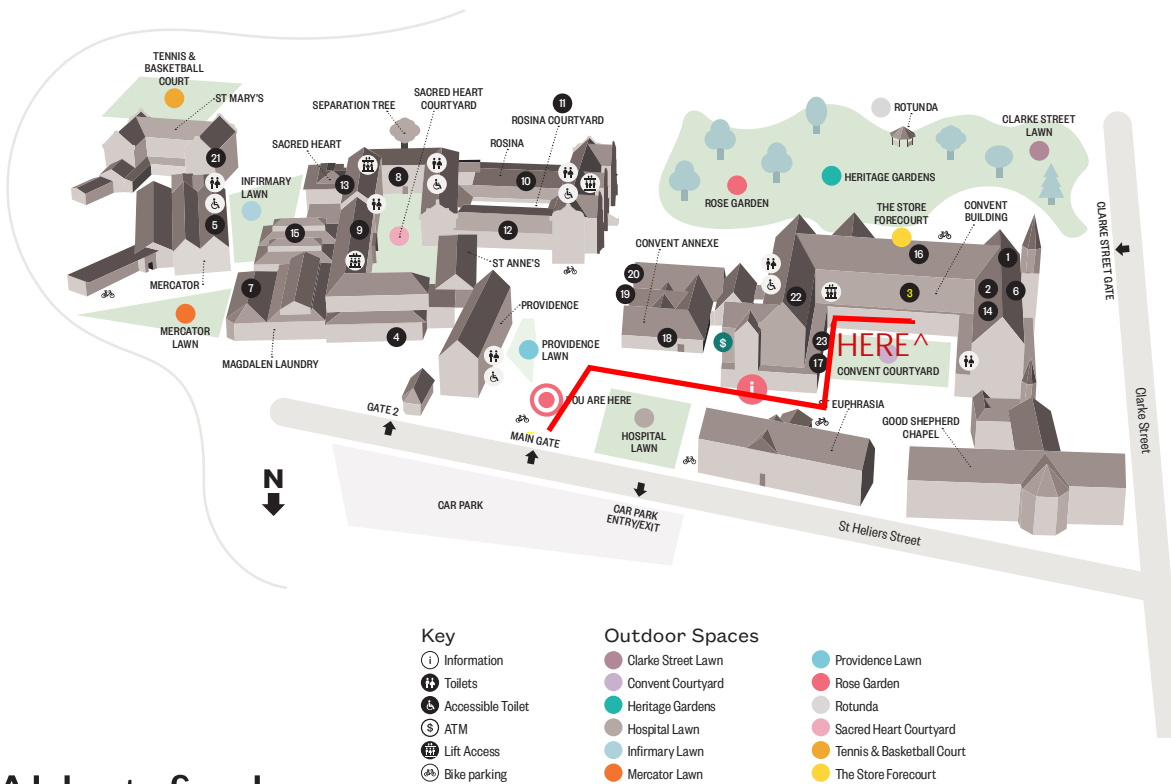

Getting around the Convent.

Abbotsford
Convent.

Venues

- 1 Bishop's Parlour
- 2 Breakfast Parlour
- 3 **Community & Linen Room**
- 4 Industrial School
- 5 Mercator
- 6 Mural Hall
- 7 North Magdalen Laundry
- 8 Oratory
- 9 Packing Room
- 10 Rosina Auditorium
- 11 Rosina Courtyard
- 12 Rosina Function Space
- 13 Sacred Heart
- 14 Salon
- 15 South Magdalen Laundry
- 16 The Store

Food

- 17 Cam's Kiosk
- 18 Convent Bakery
- 19 Kappaya
- 20 Lentil as Anything

School

- 21 Sophia Mundi Steiner School

Convent Wellbeing

- 22 Convent Building

Gallery

- 23 St Heliers Street Gallery

Key

- ⓘ Information
- ♿ Toilets
- ♿ Accessible Toilet
- Ⓢ ATM
- 🚊 Lift Access
- 🚲 Bike parking

Outdoor Spaces

- Clarke Street Lawn
- Convent Courtyard
- Heritage Gardens
- Hospital Lawn
- Infirmery Lawn
- Mercator Lawn
- Providence Lawn
- Rose Garden
- Rotunda
- Sacred Heart Courtyard
- Tennis & Basketball Court
- The Store Forecourt

abbotsfordconvent.com.au